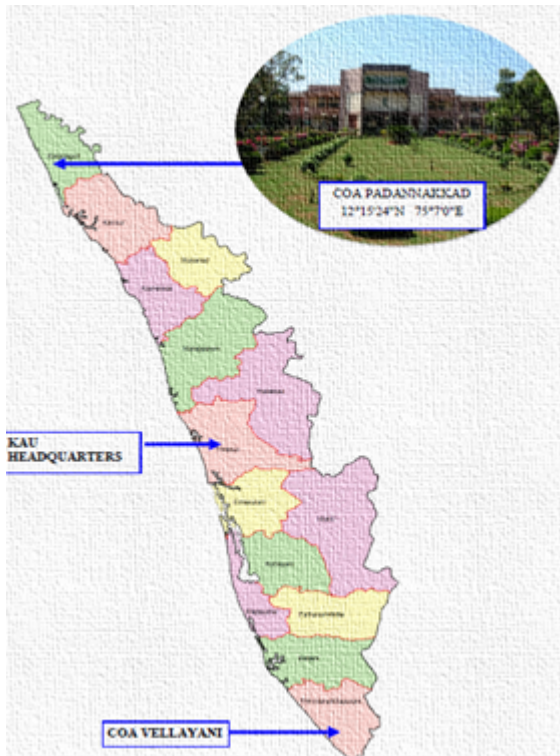

Kerala Agricultural University | കേരള കാർഷിക സർവ്വകലാശാല

College of Agriculture, Padannakkad

കാർഷിക കോളേജ്, പടന്നക്കാട്

Published on *College of Agriculture, Padannakkad* (<http://coapad.kau.in>)

[Home](#) > Location

- The college is situated in the Northern Zone of Kerala, in Kasaragod district
- It is by the side of NH 66, about 9 kms south of Kanhangad town and 1 km north of Nilesishwar town
- It lies between 12°15' and 12°15'30" North latitude and 75°07' East longitude It is at an altitude of 5 to 8 m above sea level